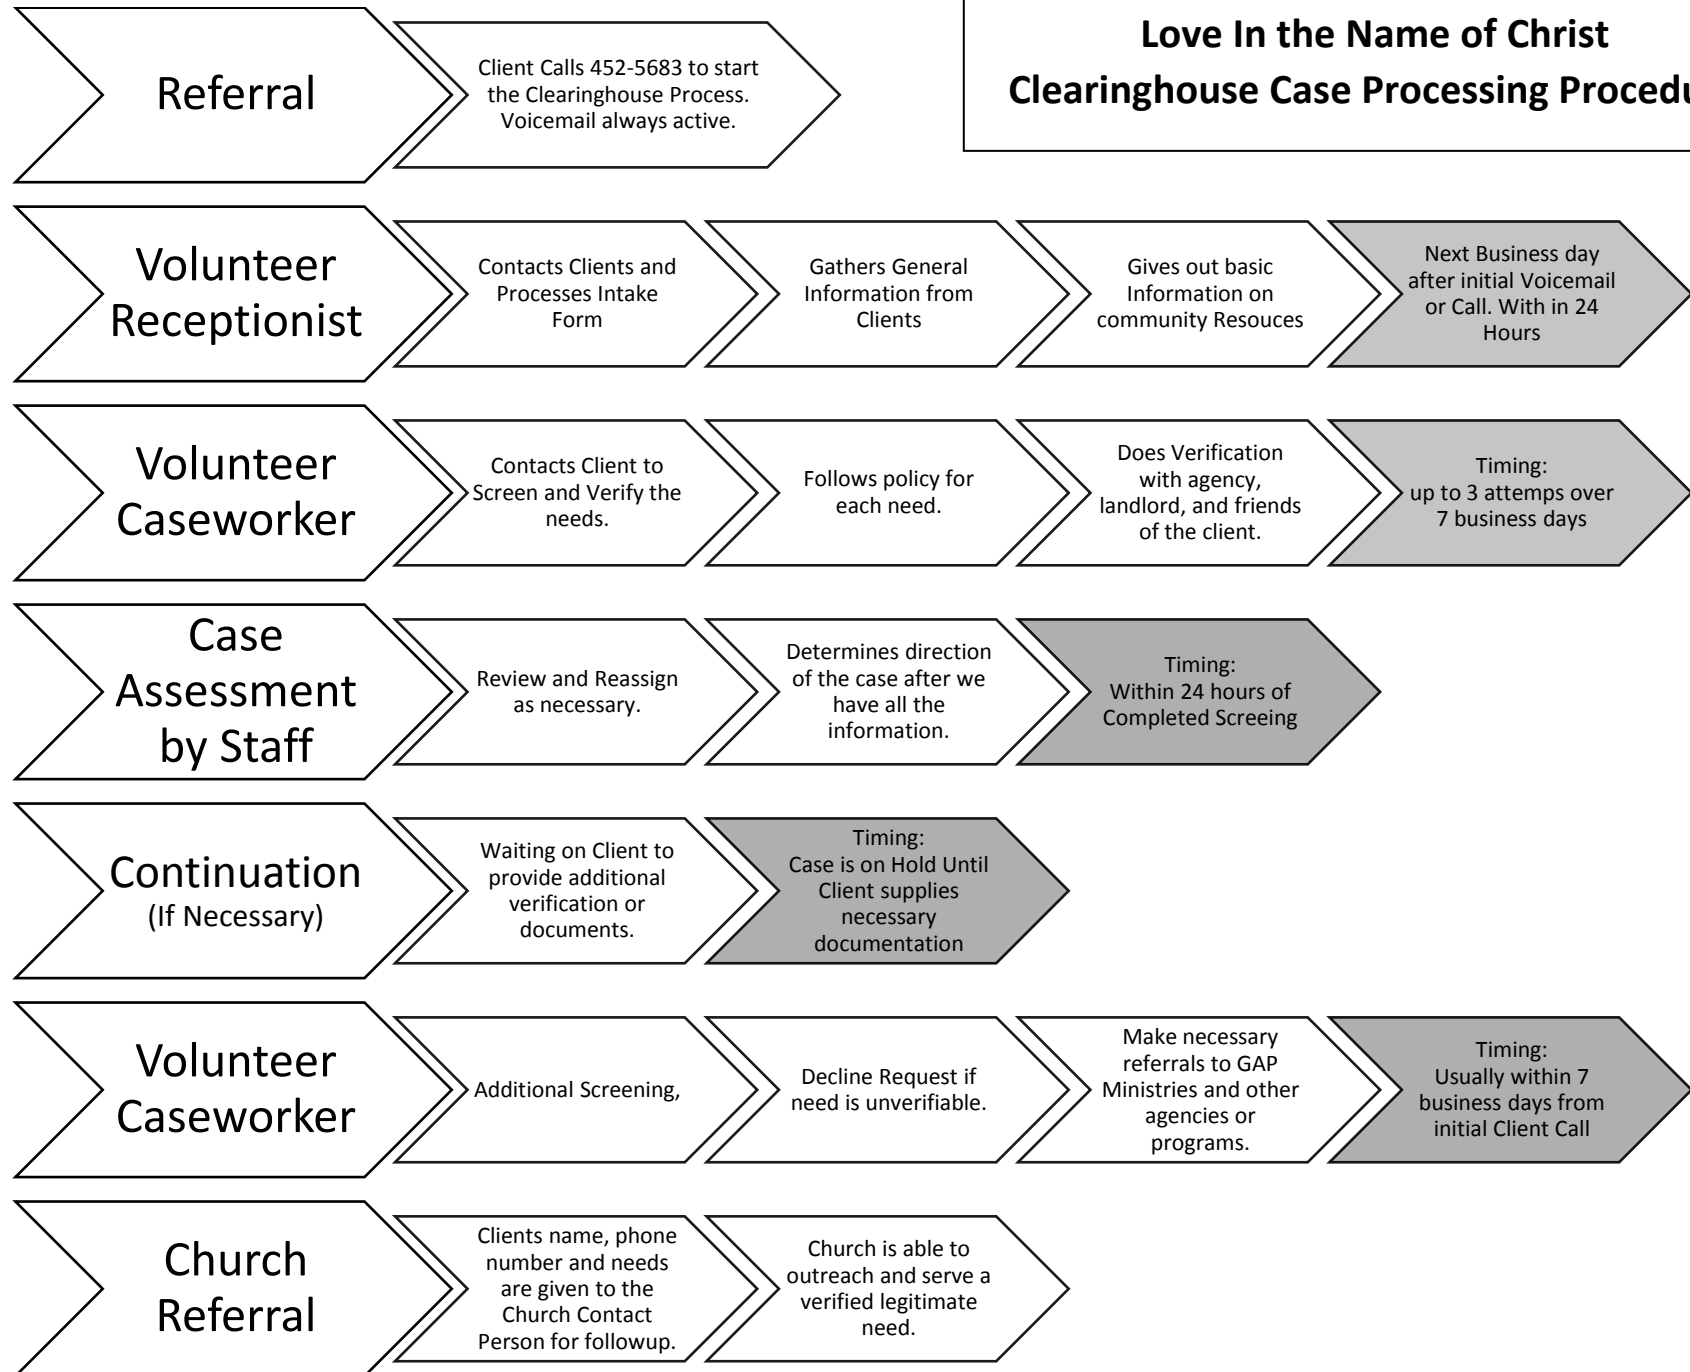

**Love In the Name of Christ
Clearinghouse Case Processing Procedure**

* Timing is based on Volunteer work force availability.